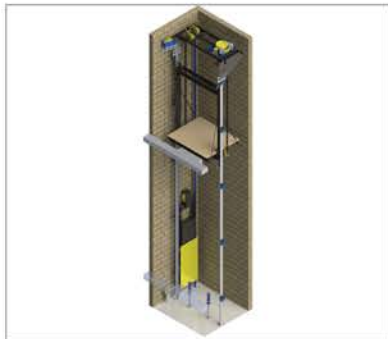

LIFT SOLUTIONS

**ELEVATOR
PACKAGES**

MULTIPLE PACKAGE CONFIGURATIONS

We carry a variety of elevator packages for traction, MRL and hydraulic applications.

Lift Solutions offers several different options for new construction and modernization elevator packages, including group 1 (running platform) packages, borehole, borehole cornerpost, twin jack holeless, twin jack roped hydraulic, low rise geared traction and other configurations.

MRL Packages

We offer MRL packages; Rail Supported or Building Supported. These packages utilize an efficient gearless machine that is installed inside the hoistway, eliminating the need for a machine room.

In-Ground Packages

The traditional application is less expensive than other packages. Easy to install for both low and high capacity applications, and great for freight applications.

Traction Packages

We offer traditional overhead geared traction machines, along with the controller and governor in the machine room. This design allows for a much higher speed capacity and unlimited travel range.