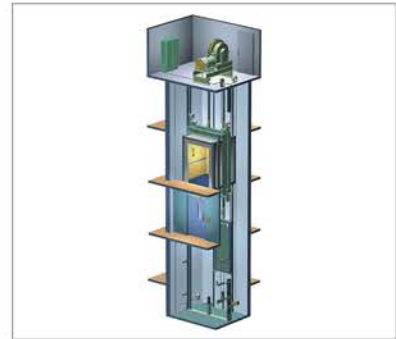

LIFT SOLUTIONS

**ELEVATOR
PACKAGES**

MULTIPLE PACKAGE CONFIGURATIONS

We carry a variety of elevator packages for traction, MRL and hydraulic applications.

Lift Solutions offers several different options for new construction and modernization elevator packages, including group 1 (running platform) packages, borehole, borehole cornerpost, twin jack holeless, twin jack roped hydraulic, low rise geared traction and other configurations.

MRL Packages

We offer MRL packages; Rail Supported or Building Supported. These packages utilize an efficient gearless machine that is installed inside the hoistway, eliminating the need for a machine room.

In-Ground Packages

The traditional application is less expensive than other packages. Easy to install for both low and high capacity applications, and great for freight applications.

Traction Packages

We offer traditional overhead geared traction machines, along with the controller and governor in the machine room. This design allows for a much higher speed capacity and unlimited travel range.