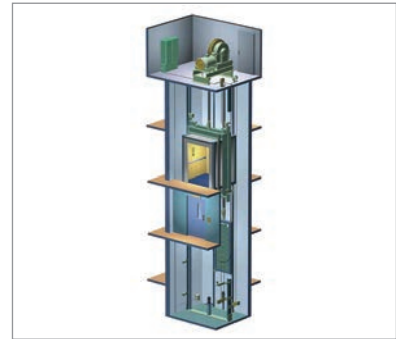

LIFT SOLUTIONS

ELEVATOR PACKAGES

MULTIPLE PACKAGE CONFIGURATIONS

We carry a variety of elevator packages for traction, MRL and hydraulic applications.

Lift Solutions offers several different options for new construction and modernization elevator packages, including group 1 (running platform) packages, borehole, borehole cornerpost, twin jack holeless, twin jack roped hydraulic, low rise geared traction and other configurations.

MRL Packages

We offer MRL packages; Rail Supported or Building Supported. These packages utilize an efficient gearless machine that is installed inside the hoistway, eliminating the need for a machine room.

In-Ground Packages

The traditional application is less expensive than other packages. Easy to install for both low and high capacity applications, and great for freight applications.

Traction Packages

We offer traditional overhead geared traction machines, along with the controller and governor in the machine room. This design allows for a much higher speed capacity and unlimited travel range.